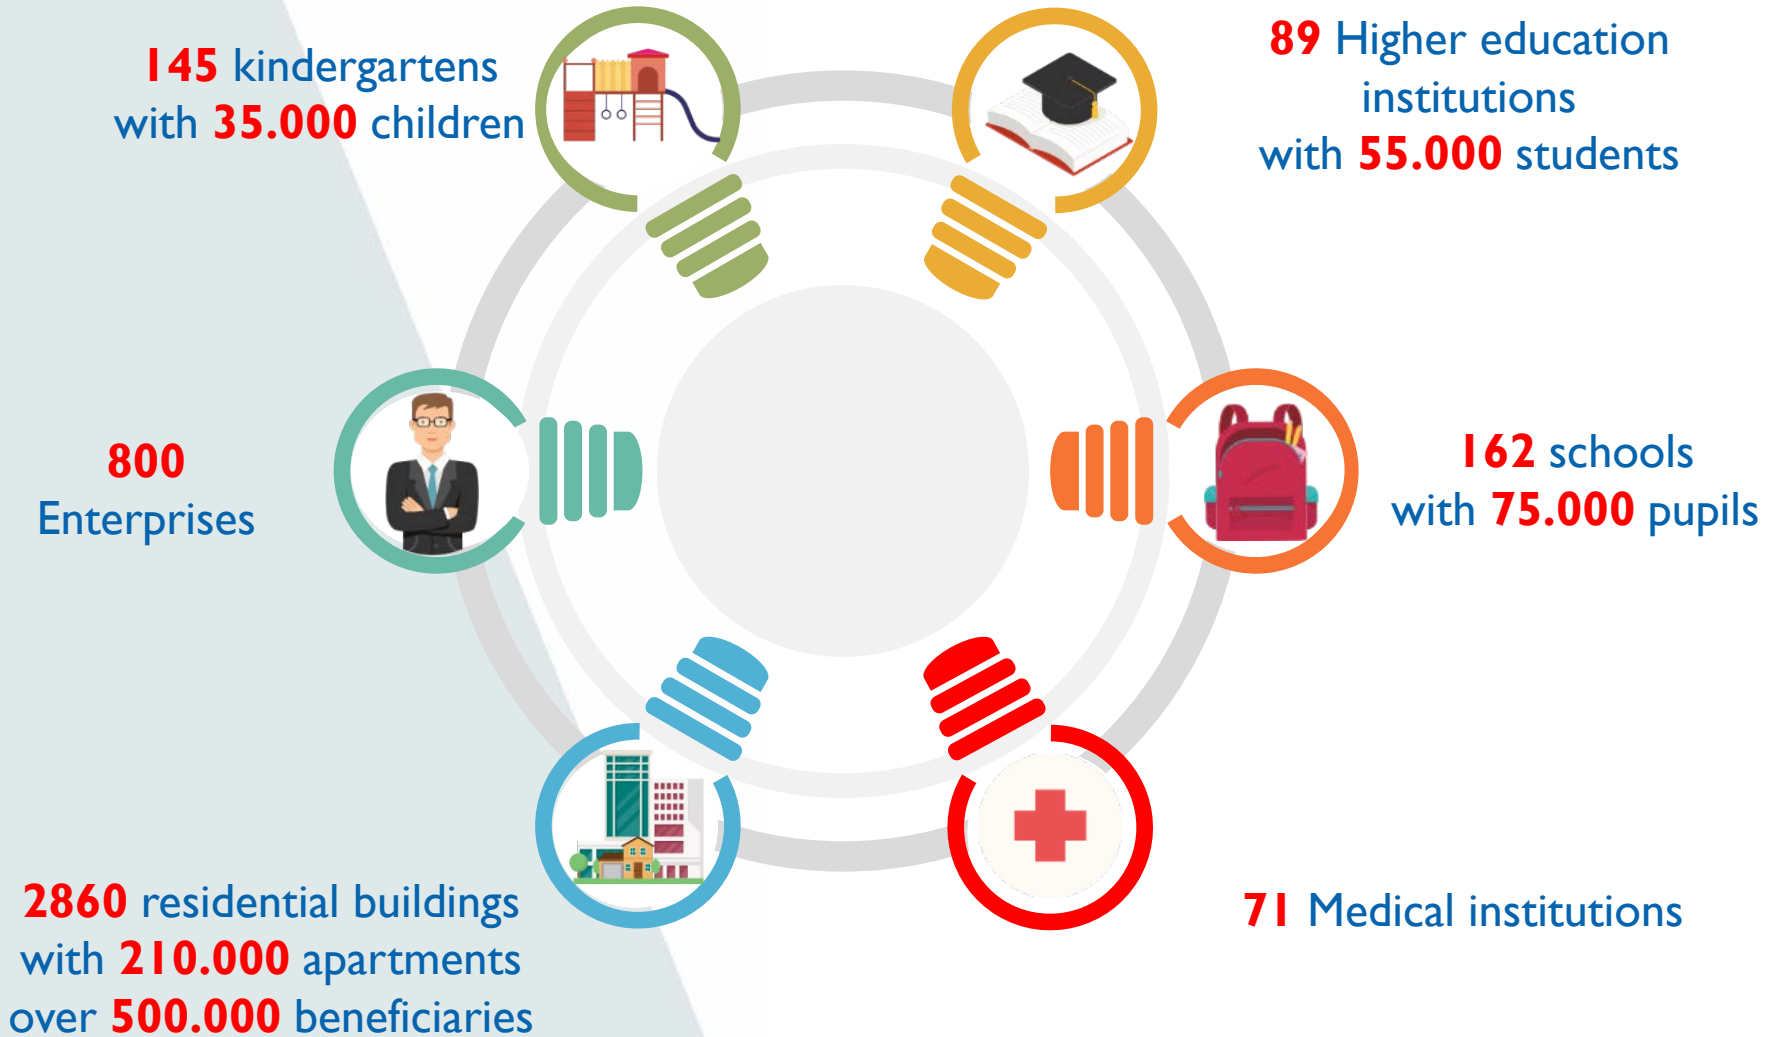

Heat consumers

Legal frame of heat metering

The acquisition, servicing and legal metrological verification are performed:

- ✓ For **household consumers** – at the expense of the heat delivery enterprise;
- ✓ For **non-household consumers** – at the expense of consumers.

DN	Quantity and dimensions of meters		
	Household consumers (buc.)		Non-household consumers (buc.)
	Connections of residential buildings	Connections of apartments	
15	367	3012	186
20	1750	115	414
25	1404		250
32	2		19
40	610		159
50	149		34
65	43		25
80	1		12
100	0		7
150	0		5
Total	4326	3127	1111
Total thermal energy meters-8564 pcs.