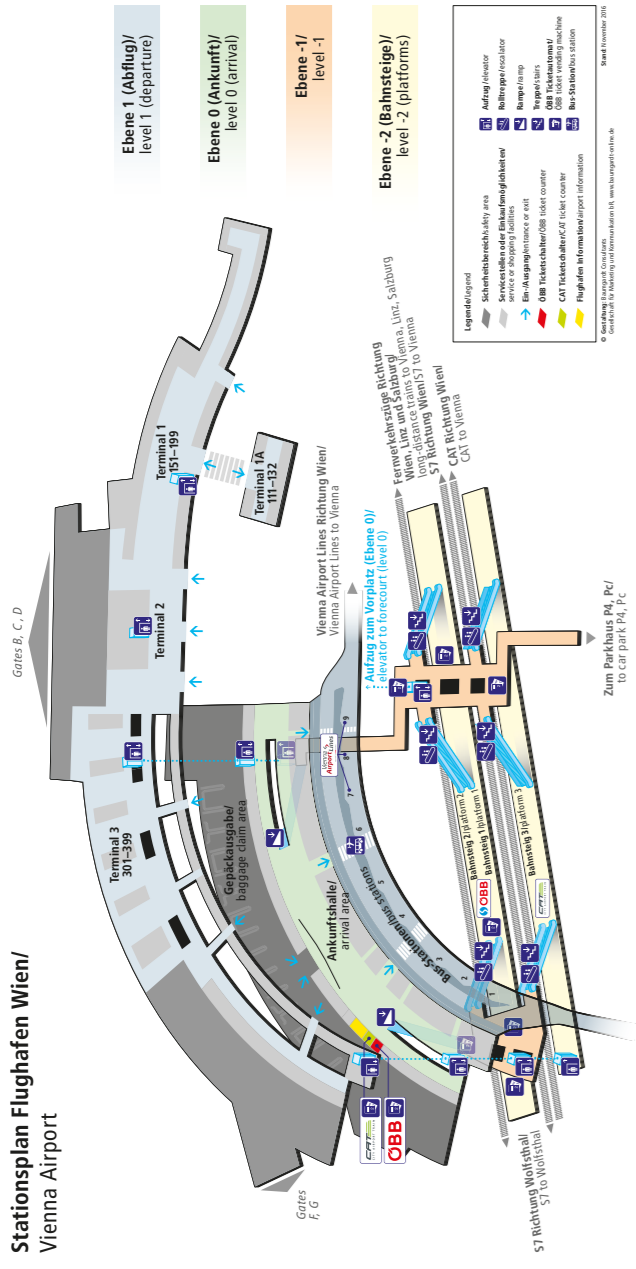

Stationsplan Flughafen/ Vienna Airport

Imprint: ÖBB-Werbung GmbH on behalf of ÖBB-Personenverkehr AG (1100 Wien, Am Hauptbahnhof 2, company reg. no. 248742), product no. 113016-1834, produced by Gerin GmbH & Co. KG, place of publication Vienna, place of production Walkersdorf, subject to typing and printing errors, subject to change! Cover: ÖBB/Harald Eisenberger, ÖBB-Postbus GmbH/Harald Eisenberger, CAT/Zinner and Flughafen Wien AG; correct as at November 2016

# Travel quickly and comfortably from Vienna Airport to Vienna city centre

**Legend:**

- OBB Railjet
- OBB Suburban trains
- CAT City Airport Train
- Vienna Airport Lines

**ÖBB**  
Jetzt kommt Bewegung rein

Vienna Airport	Wien Hauptbahnhof	Wien Meidling
06:33	06:48	07:03
07:03	07:18	07:35
07:33	07:48	08:00
08:03	08:18	08:35
08:33	08:48	09:00
09:03	09:21	09:35
09:33	09:48	10:03
10:03	10:18	10:35
10:33	10:48	11:00
11:03	11:18	11:35
11:33	11:48	12:03
12:03	12:18	12:35
12:33	12:48	13:00
13:03	13:18	13:35
13:33	13:48	14:03
14:03	14:18	14:35
14:33	14:48	15:00
15:03	15:18	15:35
15:33	15:48	16:00
16:03	16:21	16:30 <sup>1</sup>
16:33	16:48	17:00
17:03	17:18	17:35
17:33	17:48	18:03
18:03	18:18	18:35
18:33	18:48	19:00
19:03	19:18	19:35
19:33	19:48	20:03
20:03	20:18	20:35 <sup>2</sup>
20:33	20:48	21:00
21:03	21:18	21:32 <sup>1</sup>
21:33	21:48	22:00
22:03	22:18	22:34 <sup>1</sup>
22:33	22:48	23:00 <sup>1</sup>
23:03	23:18	23:30 <sup>1</sup>

The suburban rail network offers connections to Vienna's underground lines.