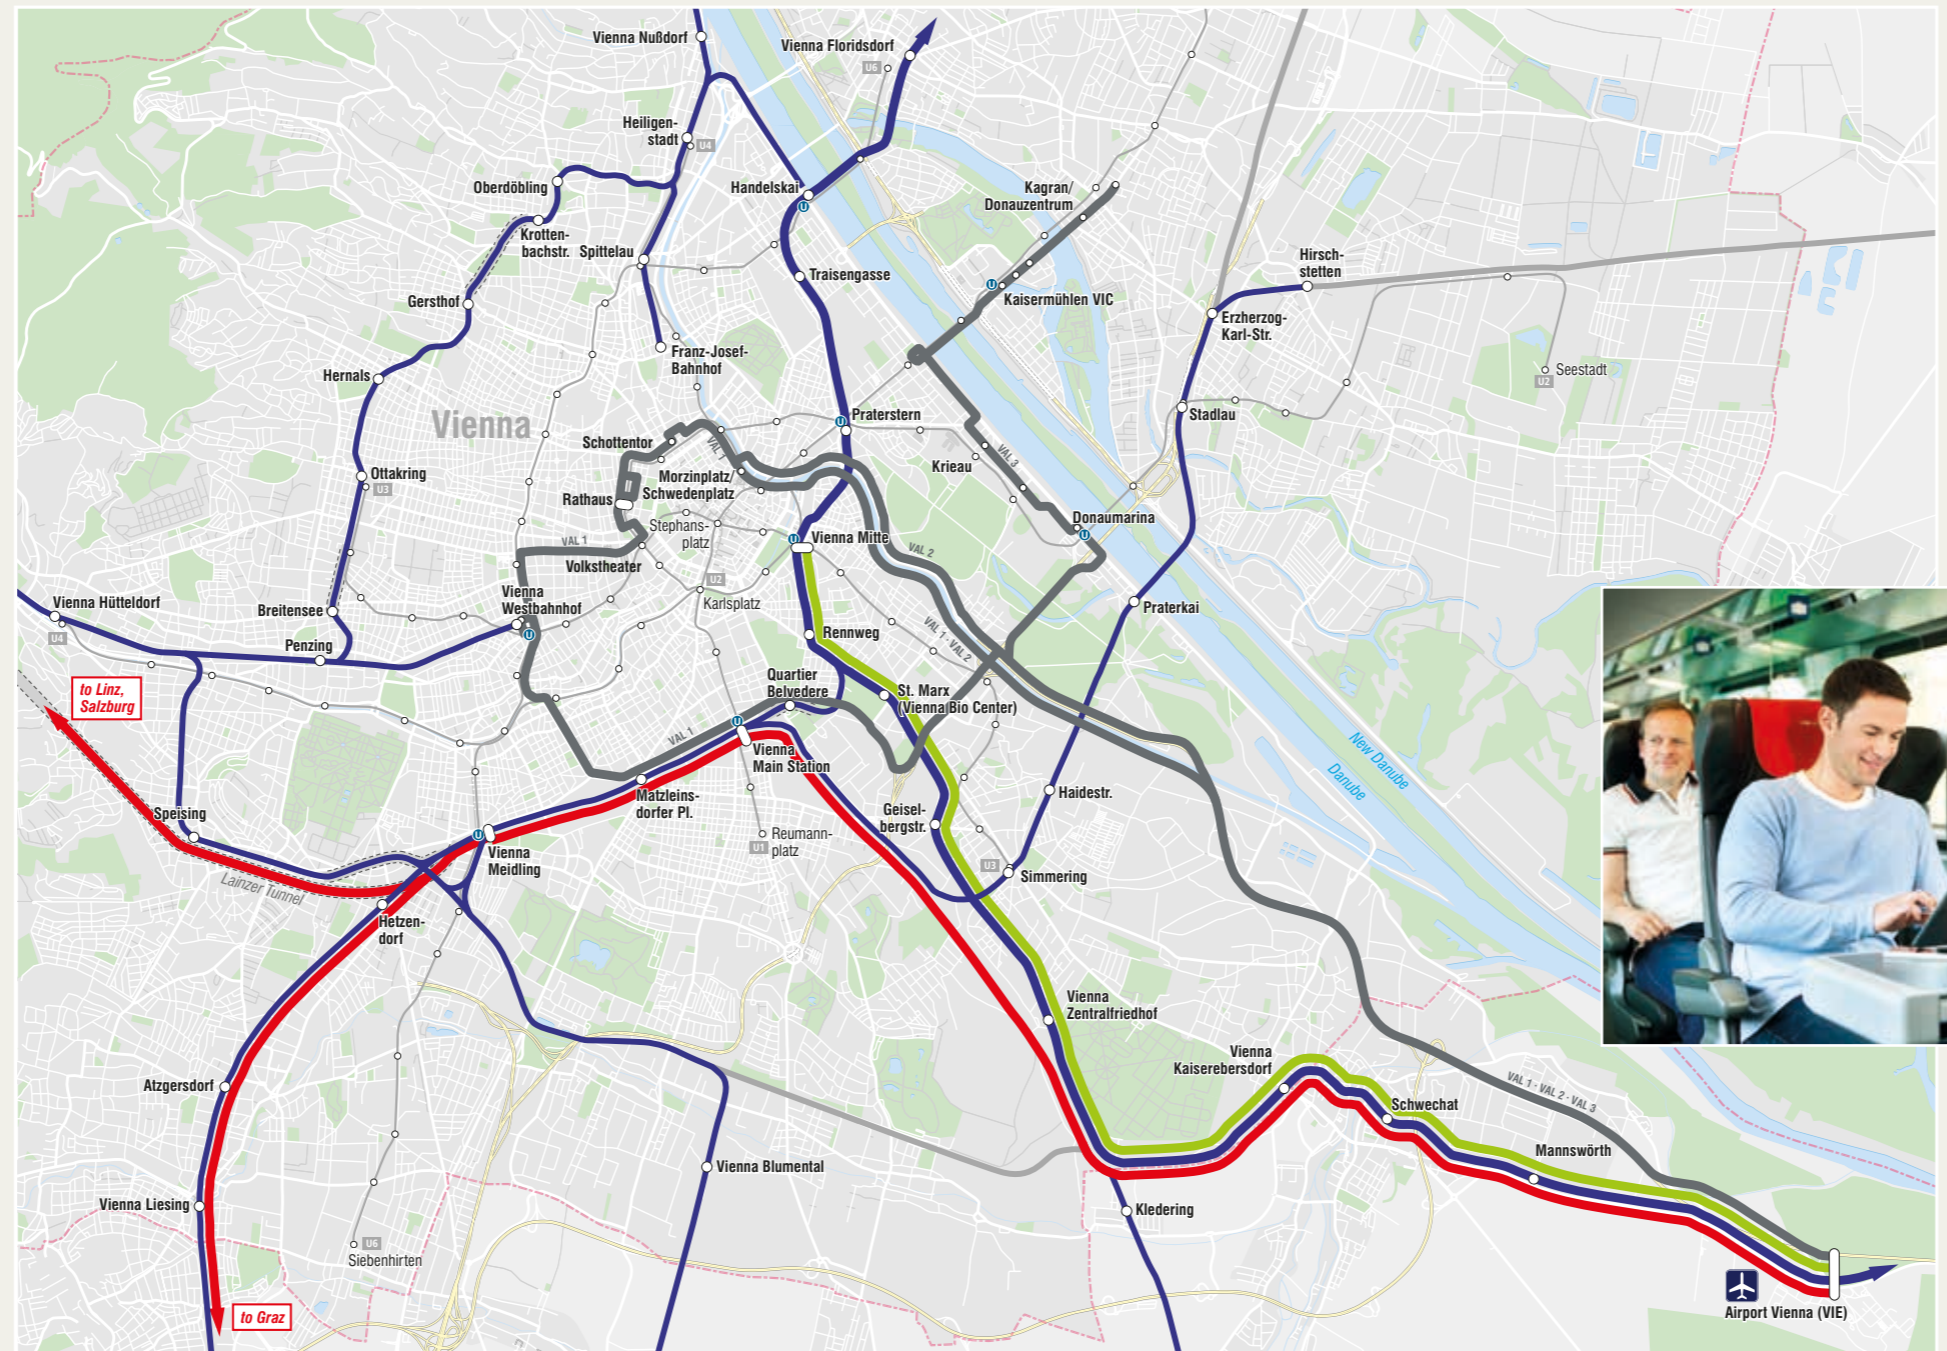

Stationsplan Flughafen/ Vienna Airport

Imprint: ÖBB-Werbung GmbH on behalf of ÖBB-Personenverkehr AG (1100 Wien, Am Hauptbahnhof 2, company reg. no. 248742), product no. 113016-1834, produced by Gerin GmbH & Co. KG, place of publication Vienna, place of production Walkersdorf, subject to typing and printing errors, subject to change! Cover: ÖBB/Harald Eisenberger, ÖBB-Postbus GmbH/Harald Eisenberger, CAT/Zinner and Flughafen Wien AG; correct as at November 2016

# Travel quickly and comfortably from Vienna Airport to Vienna city centre

**Legend:**

- OBB Railjet
- OBB Suburban trains
- CAT City Airport Train
- Vienna Airport Lines

**ÖBB**  
Jetzt kommt Bewegung rein

## ÖBB Railjet: from Vienna Airport to Wien Hauptbahnhof, journey time from just 15 minutes

ÖBB Railjet trains are a rapid, comfortable service between Vienna Airport and Wien Hauptbahnhof (where you can change onto the U1 underground line as well as further long-distance and local services) or Wien Meidling (for the U6 line). Railjet trains also offer attractive connections to other Austrian cities like St. Pölten, Linz, Salzburg, Innsbruck and Graz.

The suburban rail network offers connections to Vienna's underground lines.