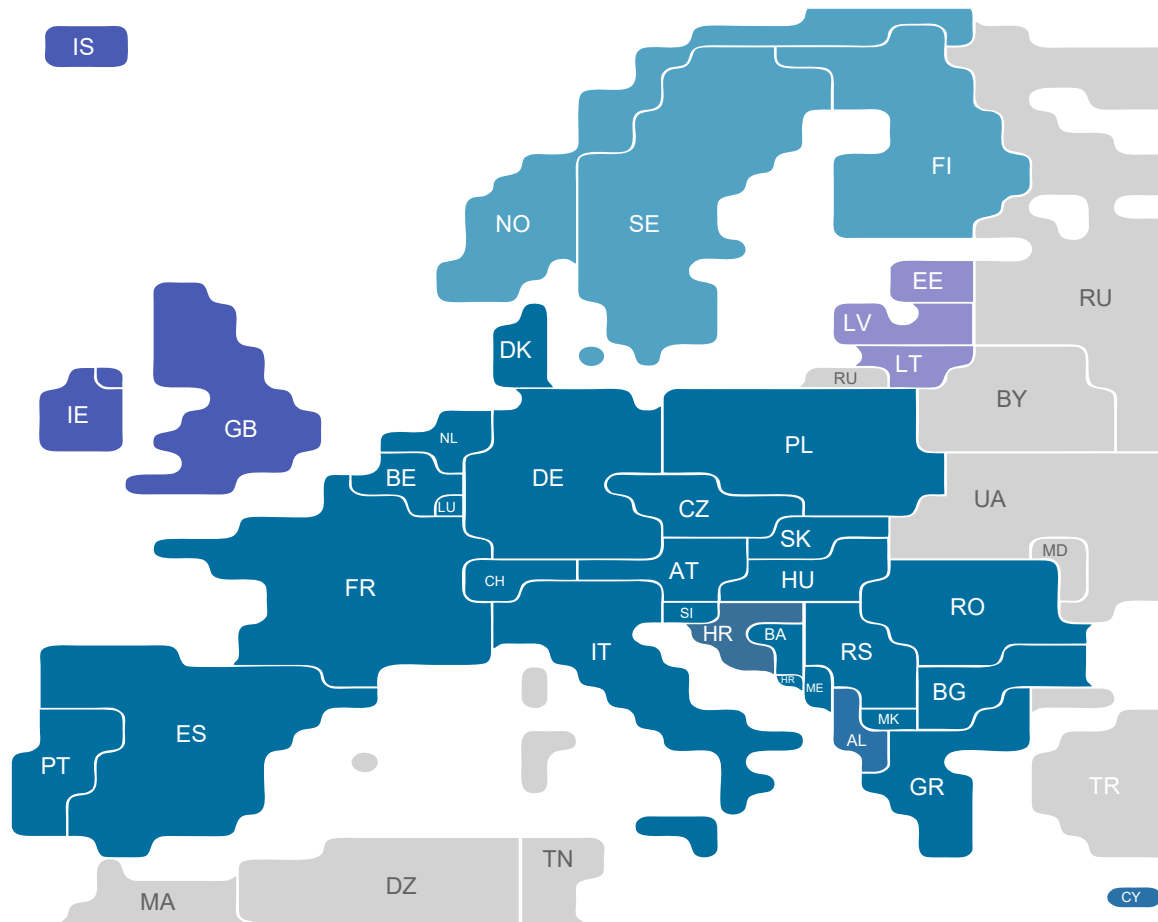

# Open challenges and prospects for electricity market integration

**Damjan Međimorec (HOPS, Croatia),  
ENTSO-E RG SEE Convenor**

23rd Energy Community Electricity Forum („Athens Forum”)  
Athens, 7th June 2018

# ENTSO-E – pan-European TSOs Association

- 43 member TSOs from 36 countries
- 5 synchronous areas (represented by different colours on the figure left)
- Most of the ENTSO-E organisational elements (such as committees – SO, SD, Market, RDIC, LRG) are at association level, but there are several also at the regional levels