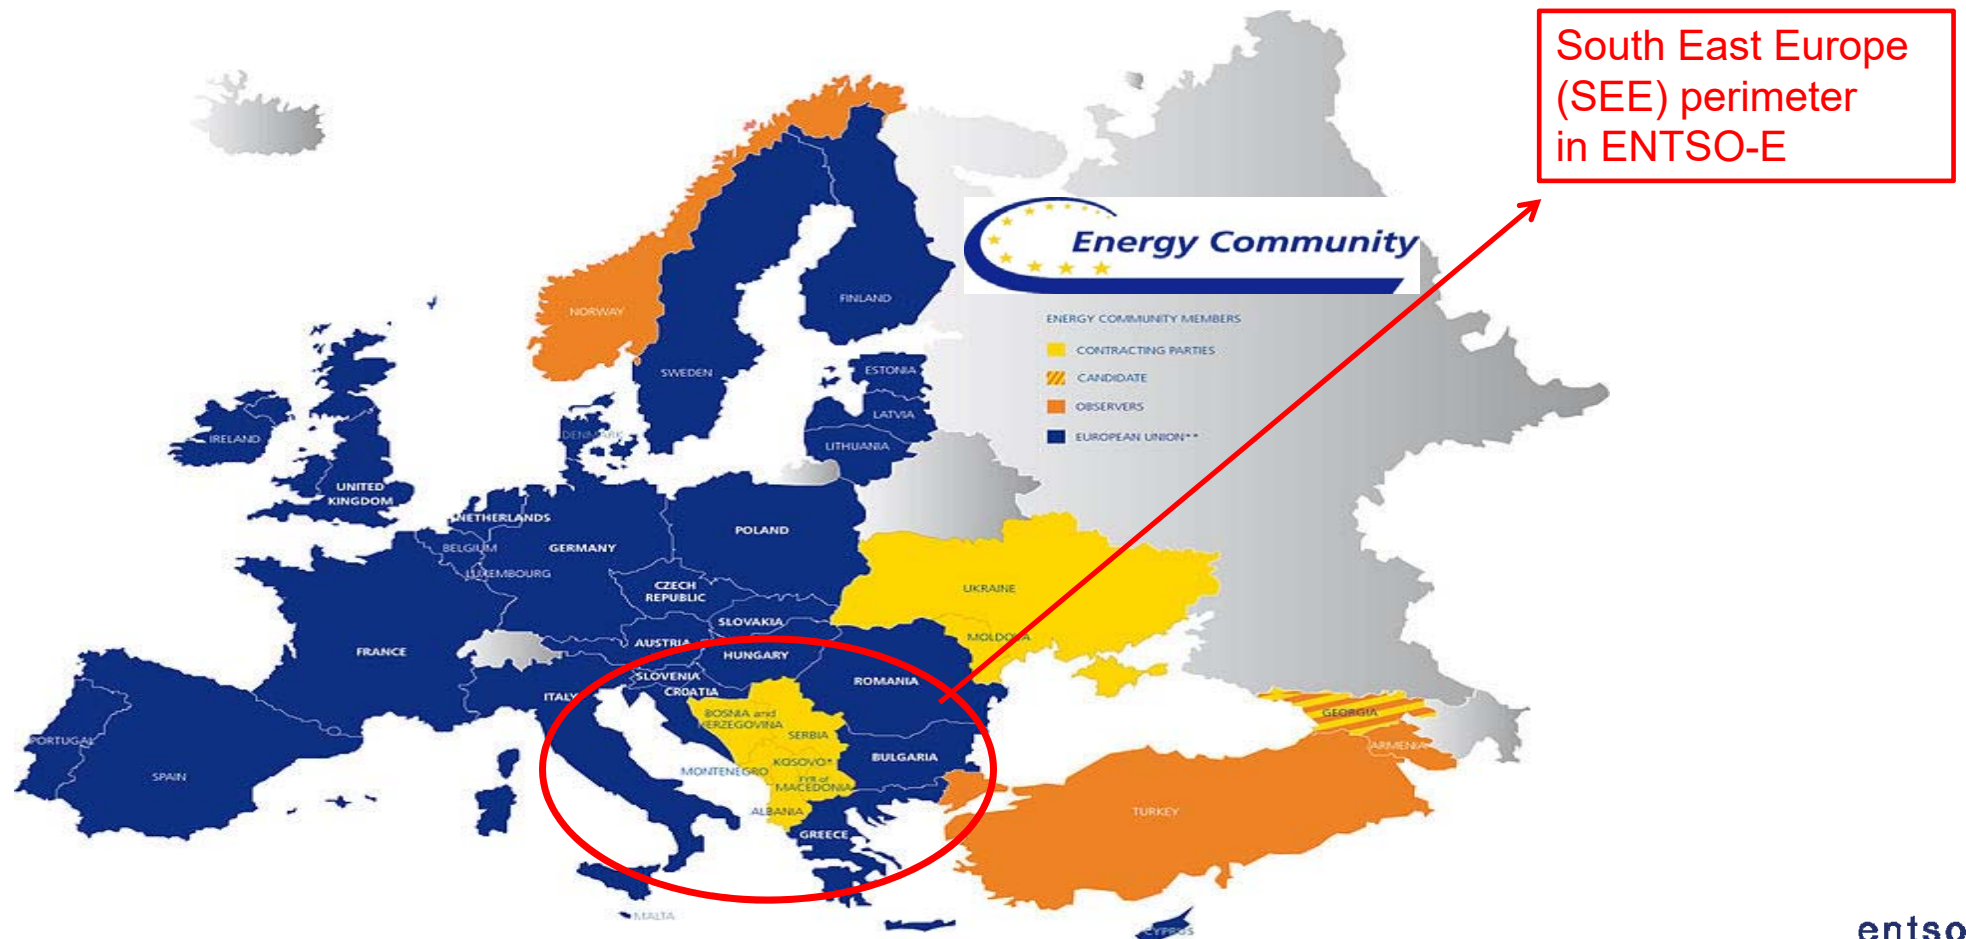

SEE in European Union and Energy Community (EnC)

* This designation is without prejudice to positions on status, and is in line with UNSCR 1244 and the ICJ Opinion on the Kosovo declaration of independence.