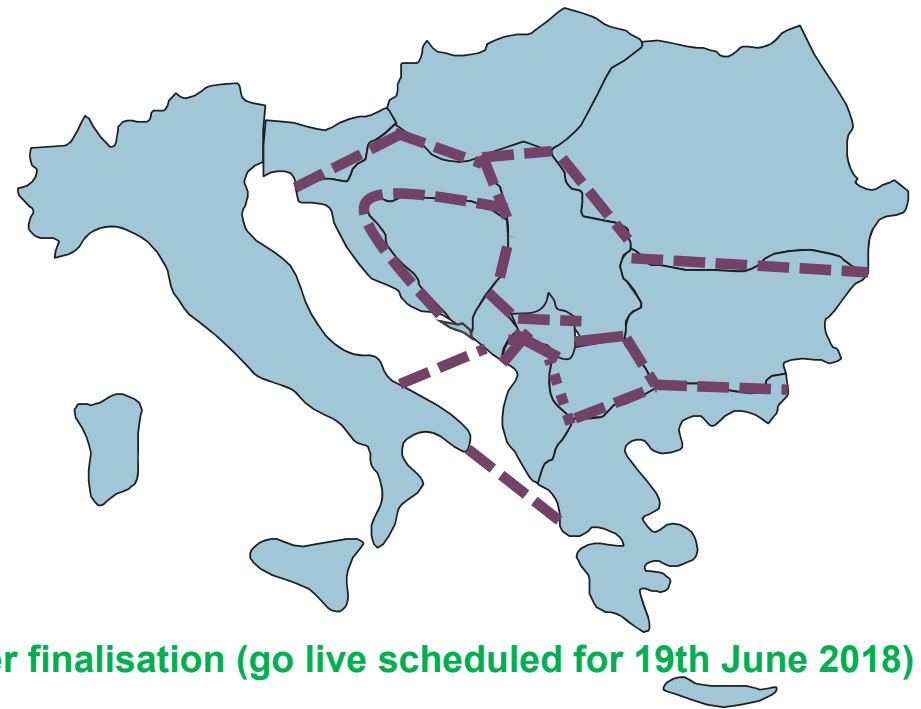

Tentative road map for DA coupling comparison with notified DA MC projects (e.g. in WB6 and or CESECe)

- Under finalisation (go live scheduled for 19th June 2018)
- Notified & progress reported
- Notified & obstacles occurred
- Notified & no progress (yet)
- No notification & no progress