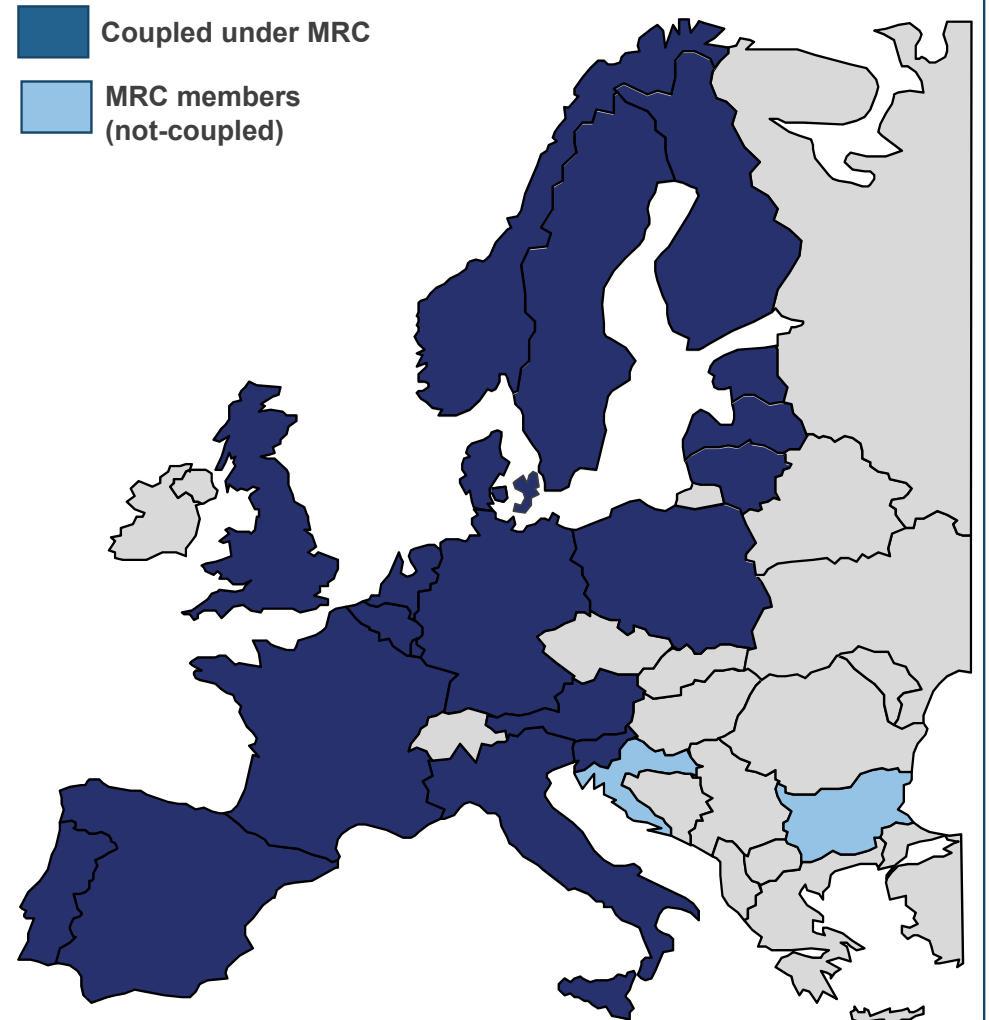

Day- Ahead

Multi Regional Coupling (MRC)

Scope: Operation and evolution of single Day Ahead Market Coupling (Single DA Solution)

TSOs: 50HERTZ, AFFARSVERKETSVENSKAKRAFTNAT, AMPRION, APG, AST, BRITNED, CREOS, ELERING, ELES, ELIA, ENERGINET.DK, FINGRID, LITGRID, NATIONAL GRID, PSE, REE, REN, RTE, STATNETT, TENNET B.V, TENNET GMBH, TERNA & TRANSNET

NEMOs (PXs): BSP, CROPEX, EPEX, GME, IBEX, Nordpool, OMIE & TGE