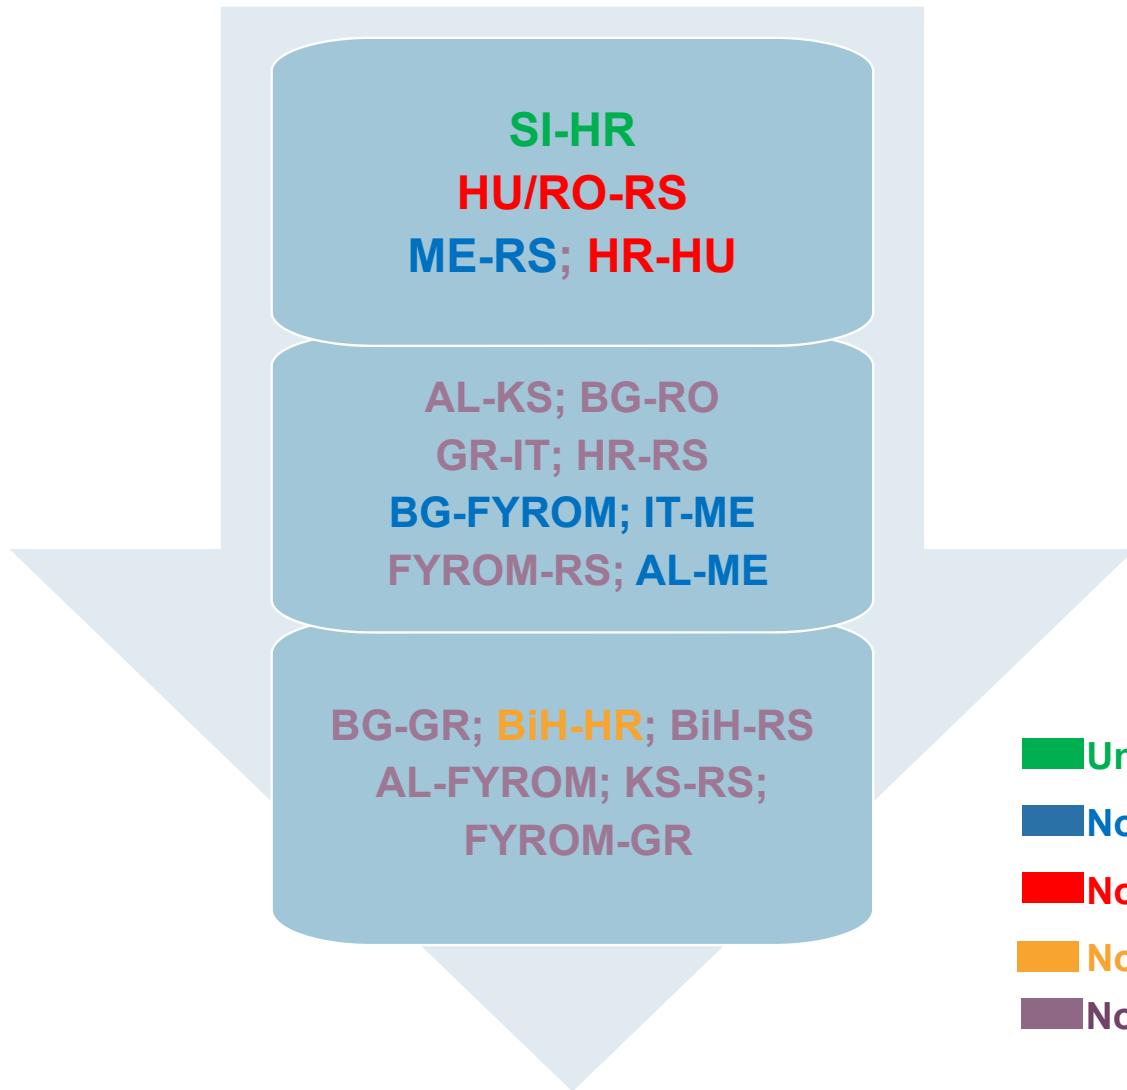

# Progress towards market integration

Review of the Road Map from 2017 report  
„Enhancing Market Coupling of SEE Region”

---

# Tentative road map for DA coupling

## Main Steps envisaged in 2017

- 
- Northern part of the region » 2-4 borders coupled

- 
- WB6 target » 6-8 borders coupled

- 
- Coupling of the remaining borders

# Tentative road map for DA coupling comparison with notified DA MC projects (e.g. in WB6 and or CESECe)

- Under finalisation (go live scheduled for 19th June 2018)
- Notified & progress reported
- Notified & obstacles occurred
- Notified & no progress (yet)
- No notification & no progress