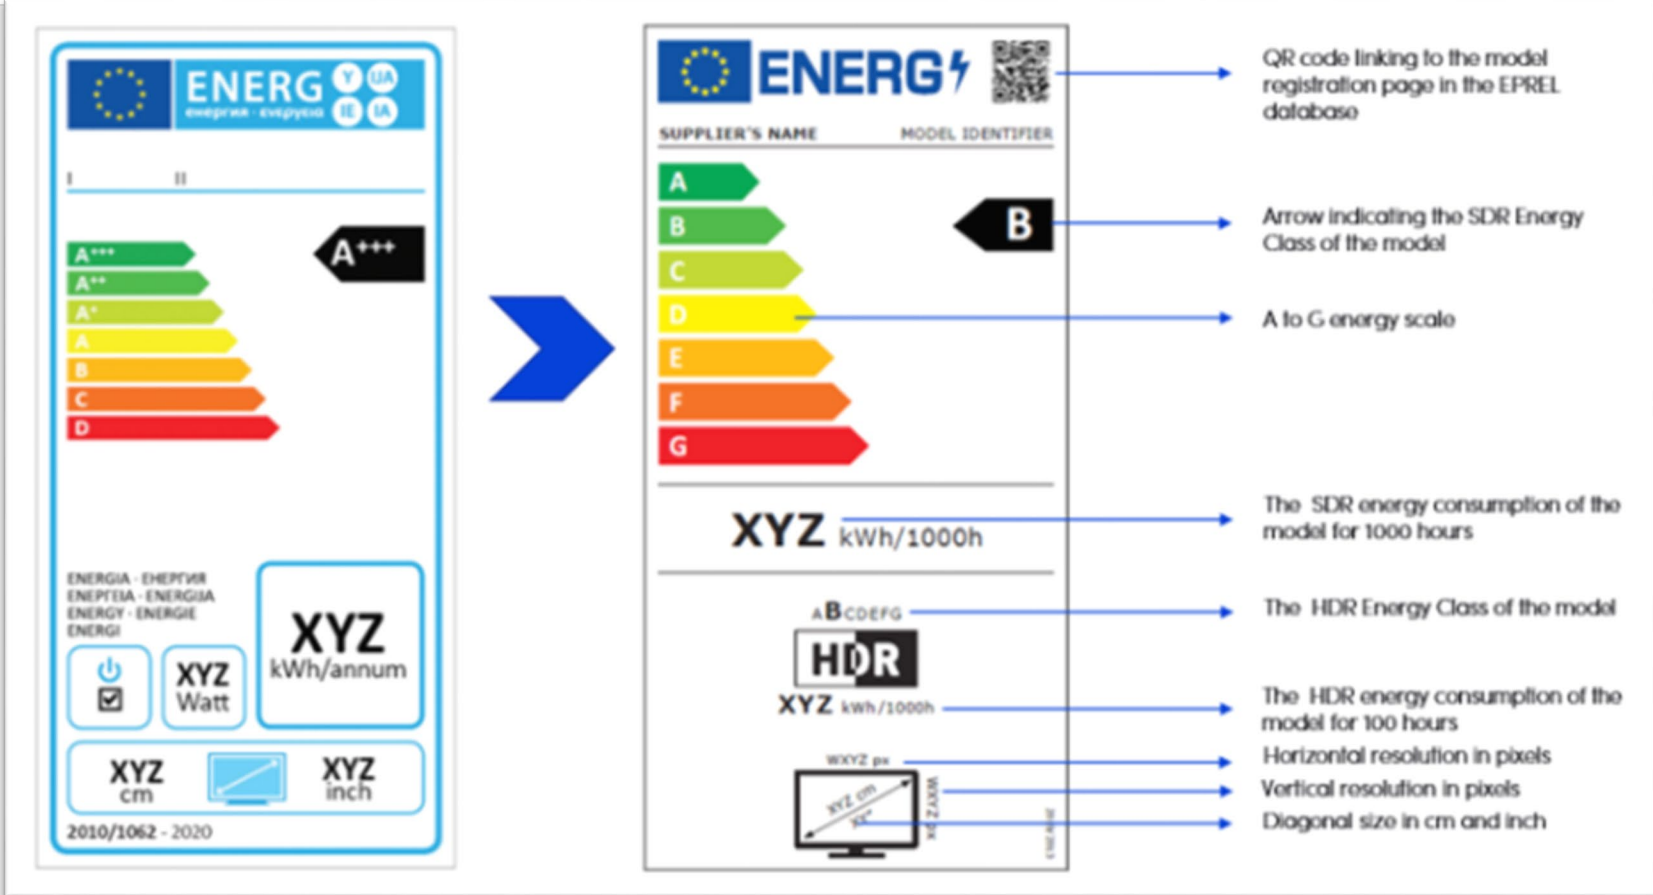

>> RESCALING OF ENERGY LABELS REGULATIONS

Source: digitaleurope.org