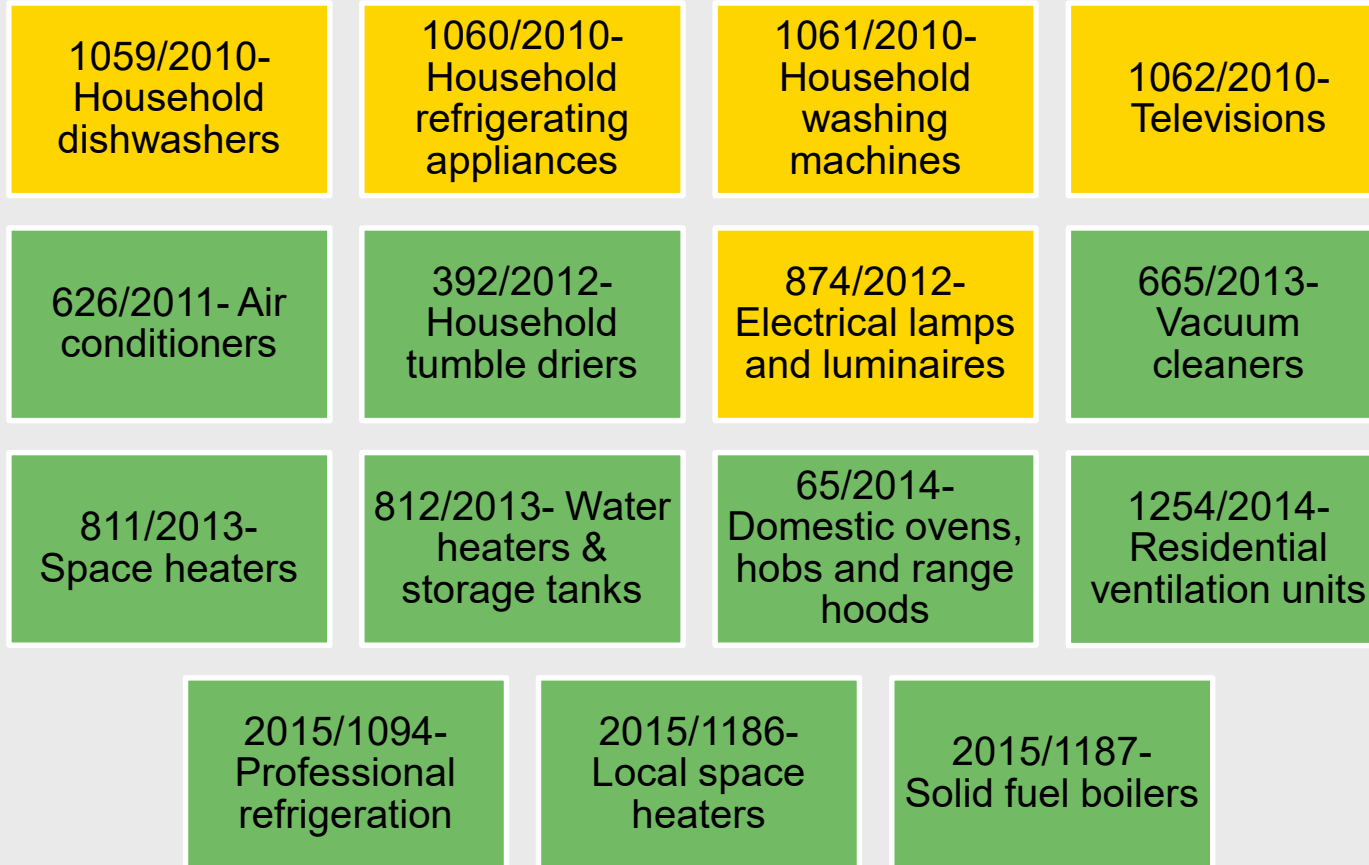

# Existing EnC Labelling Regulations

 Remain active in EnC  
 new Regulations

The background is a satellite-style image of the Earth at night, showing city lights. Overlaid on this are numerous glowing blue lines that represent energy transmission or a network, curving across the globe.